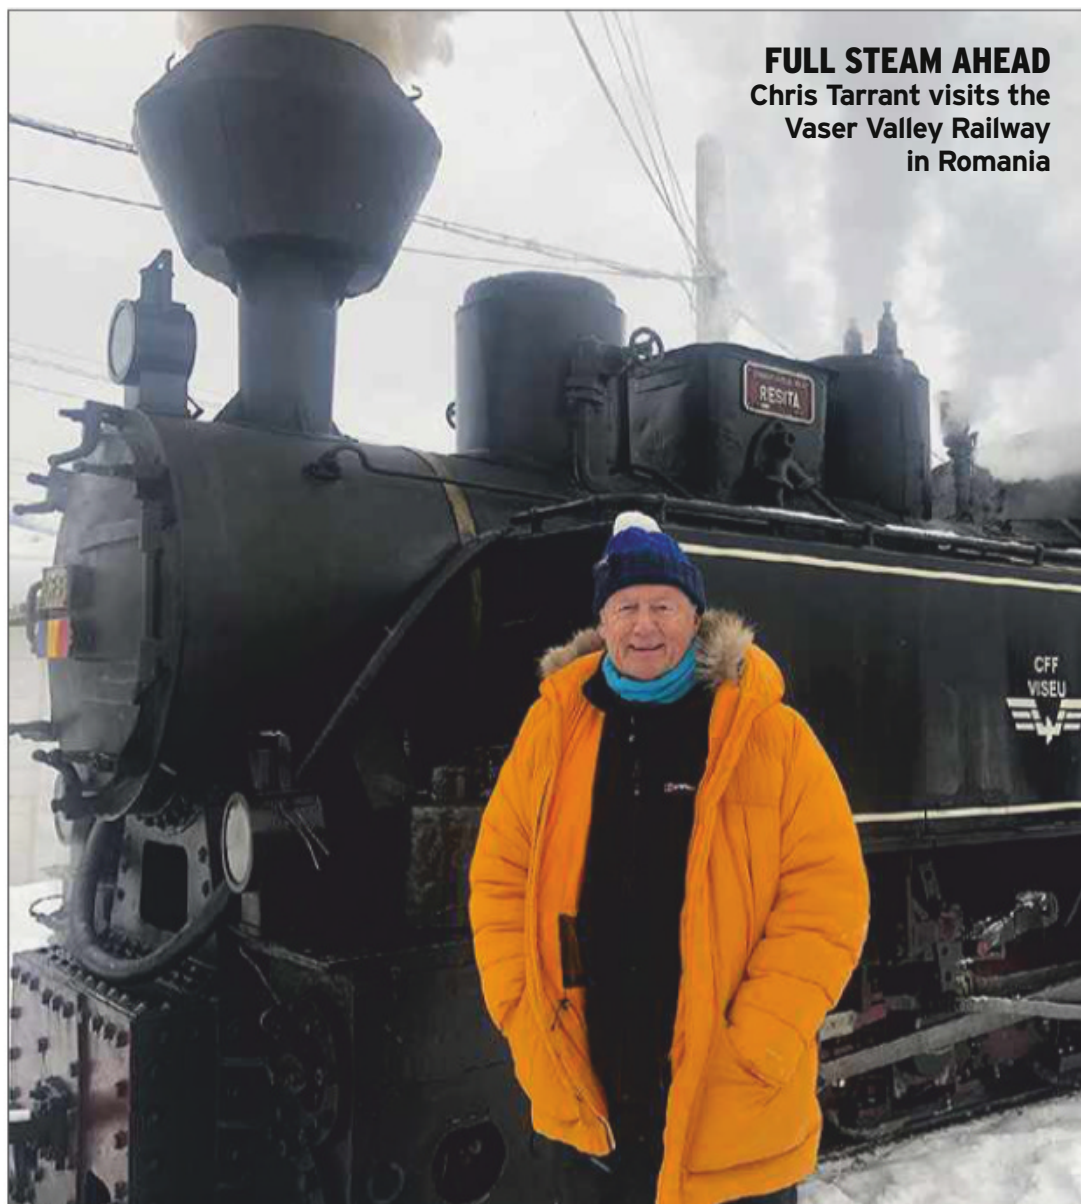

FULL STEAM AHEAD
Chris Tarrant visits the Vaser Valley Railway in Romania

Chris Tarrant: Extreme Railway Journeys

9.00pm **Channel 5**

TRAVEL Bram Stoker called Transylvania "a whirlpool for the imagination" and this 800-mile train trip through the region certainly gives Chris Tarrant plenty of opportunity for flights of fancy. Everyone he meets behaves like the undead, no matter how innocuous their role in the documentary. Ticket inspectors, taxi drivers and hotel owners all creep about in an unnecessarily spooky way.

At least the trains are impressively punctual, although one has no catering facilities while another is so slow he reckons "we've been overtaken by a hedgehog". After all the Dracula silliness, Tarrant ends on a properly serious note. "I came in search of a fictitious vampire but ended up at the grave of a real-life bloodsucker," he says, standing by the final resting place of Romanian tyrant Nicolae Ceausescu. **JANE RACKHAM**