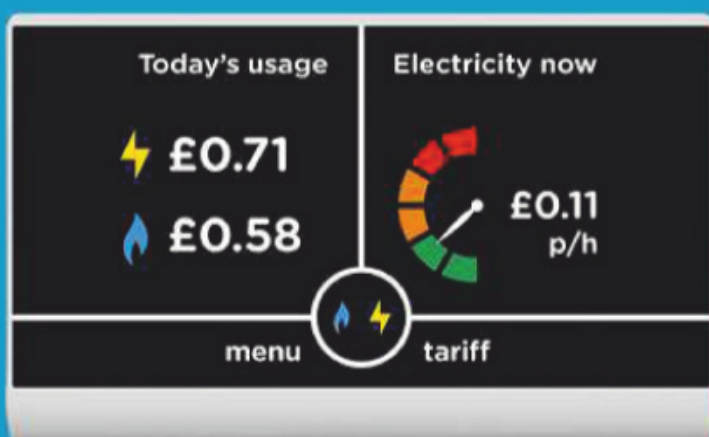

THANK YOU

FOR GETTING

A SMART METER.

IF YOU'VE GOT ONE OF THE 13 MILLION SMART METERS ALREADY INSTALLED, YOU ARE HELPING BRITAIN'S ENERGY SYSTEM REDUCE WASTE AND CO₂ EMISSIONS. WE'D JUST LIKE TO SAY THANK YOU.